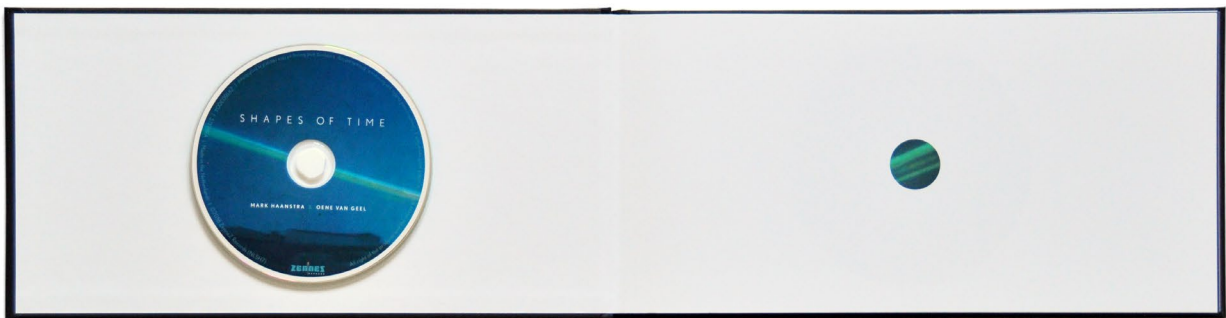

# S H A P E S   ●   F   T I M E

Sound and image form a poetic whole, whereby the audience is taken on a timeless journey through mysterious polar landscapes.

**OENE VAN GEEL** and **MARK HAANSTRA** share a musical history of more than twenty years. Traversing many musical genres has led them to a surprisingly original idiom. Equipped with only a viola and a bass guitar, they have achieved an equally surprising contrast, with what is essentially the smallest 'band' possible. March 2018 they released their critically acclaimed album *SHAPES OF TIME*, an art book/cd in collaboration with visual artist **UDO PRINSEN** and guitarist **RAPHAEL VANOLI**.

## ABOUT SHAPES OF TIME

SHAPES OF TIME is an attempt to aurally translate a search for suspension and focus in a world led by fragmentation and urgency. During a polar expedition, visual artist Udo Prinsen installed various pinhole cameras; the light of several months is represented in one photo. The movements of the sun along the horizon are a 'coagulated' map of time. The tranquil and contrasting landscapes in the photos served as inspiration for the music.