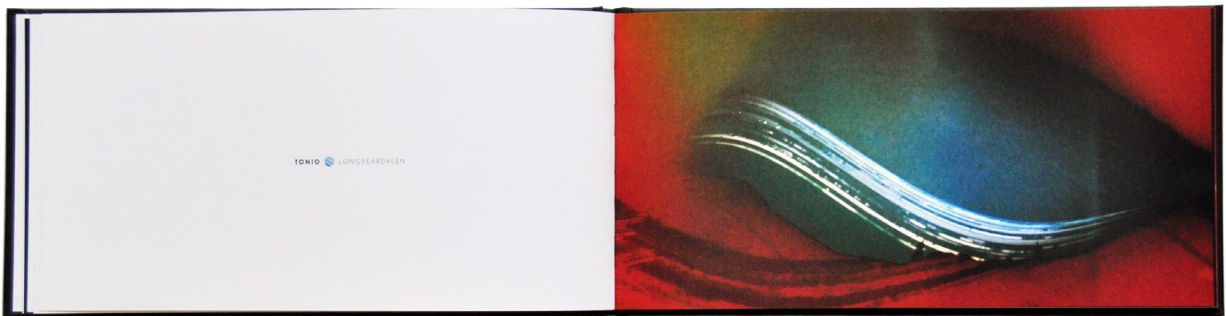

ABOUT SHAPES OF TIME

SHAPES OF TIME is an attempt to aurally translate a search for suspension and focus in a world led by fragmentation and urgency. During a polar expedition, visual artist Udo Prinsen installed various pinhole cameras; the light of several months is represented in one photo. The movements of the sun along the horizon are a 'coagulated' map of time. The tranquil and contrasting landscapes in the photos served as inspiration for the music.

On the album, as well as the concerts, music and images form a rather poetic whole. Oene and Mark's open and elastic interplay allow Raphael plenty of room to augment the duality of the images; It can be calm during the storm, whilst the sun shines in pitch-blackness.'