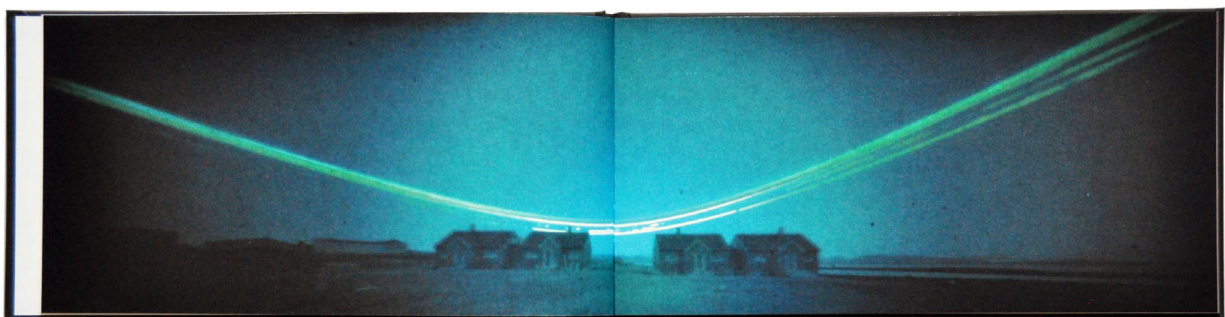

## ABOUT SHAPES OF TIME

SHAPES OF TIME is an attempt to aurally translate a search for suspension and focus in a world led by fragmentation and urgency. During a polar expedition, visual artist Udo Prinsen installed various pinhole cameras; the light of several months is represented in one photo. The movements of the sun along the horizon are a 'coagulated' map of time. The tranquil and contrasting landscapes in the photos served as inspiration for the music.