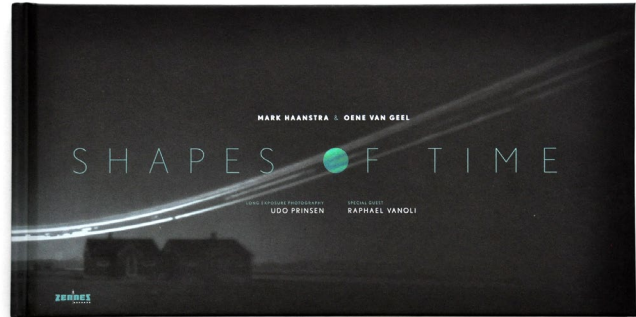

**MARK HAANSTRA & OENE VAN GEEL**

# S H A P E S   ●   F   T I M E

Sound and image form a poetic whole, whereby the audience is taken on a timeless journey through mysterious polar landscapes.

**OENE VAN GEEL** and **MARK HAANSTRA** share a musical history of more than twenty years. Traversing many musical genres has led them to a surprisingly original idiom. Equipped with only a viola and a bass guitar, they have achieved an equally surprising contrast, with what is essentially the smallest 'band' possible. March 2018 they released their critically acclaimed album *SHAPES OF TIME*, an art book/cd in collaboration with visual artist **UDO PRINSEN** and guitarist **RAPHAEL VANOLI**.