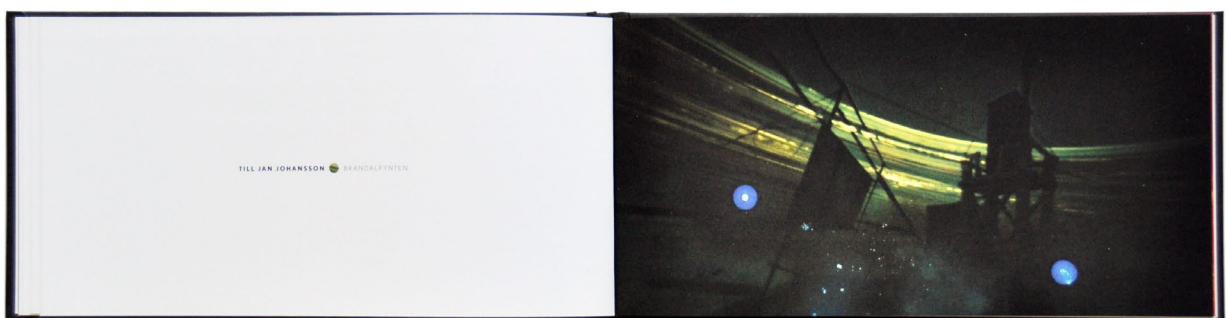

GUESTS

RAPHAEL VANOLI guitar & effects
UDO PRINSEN visuals